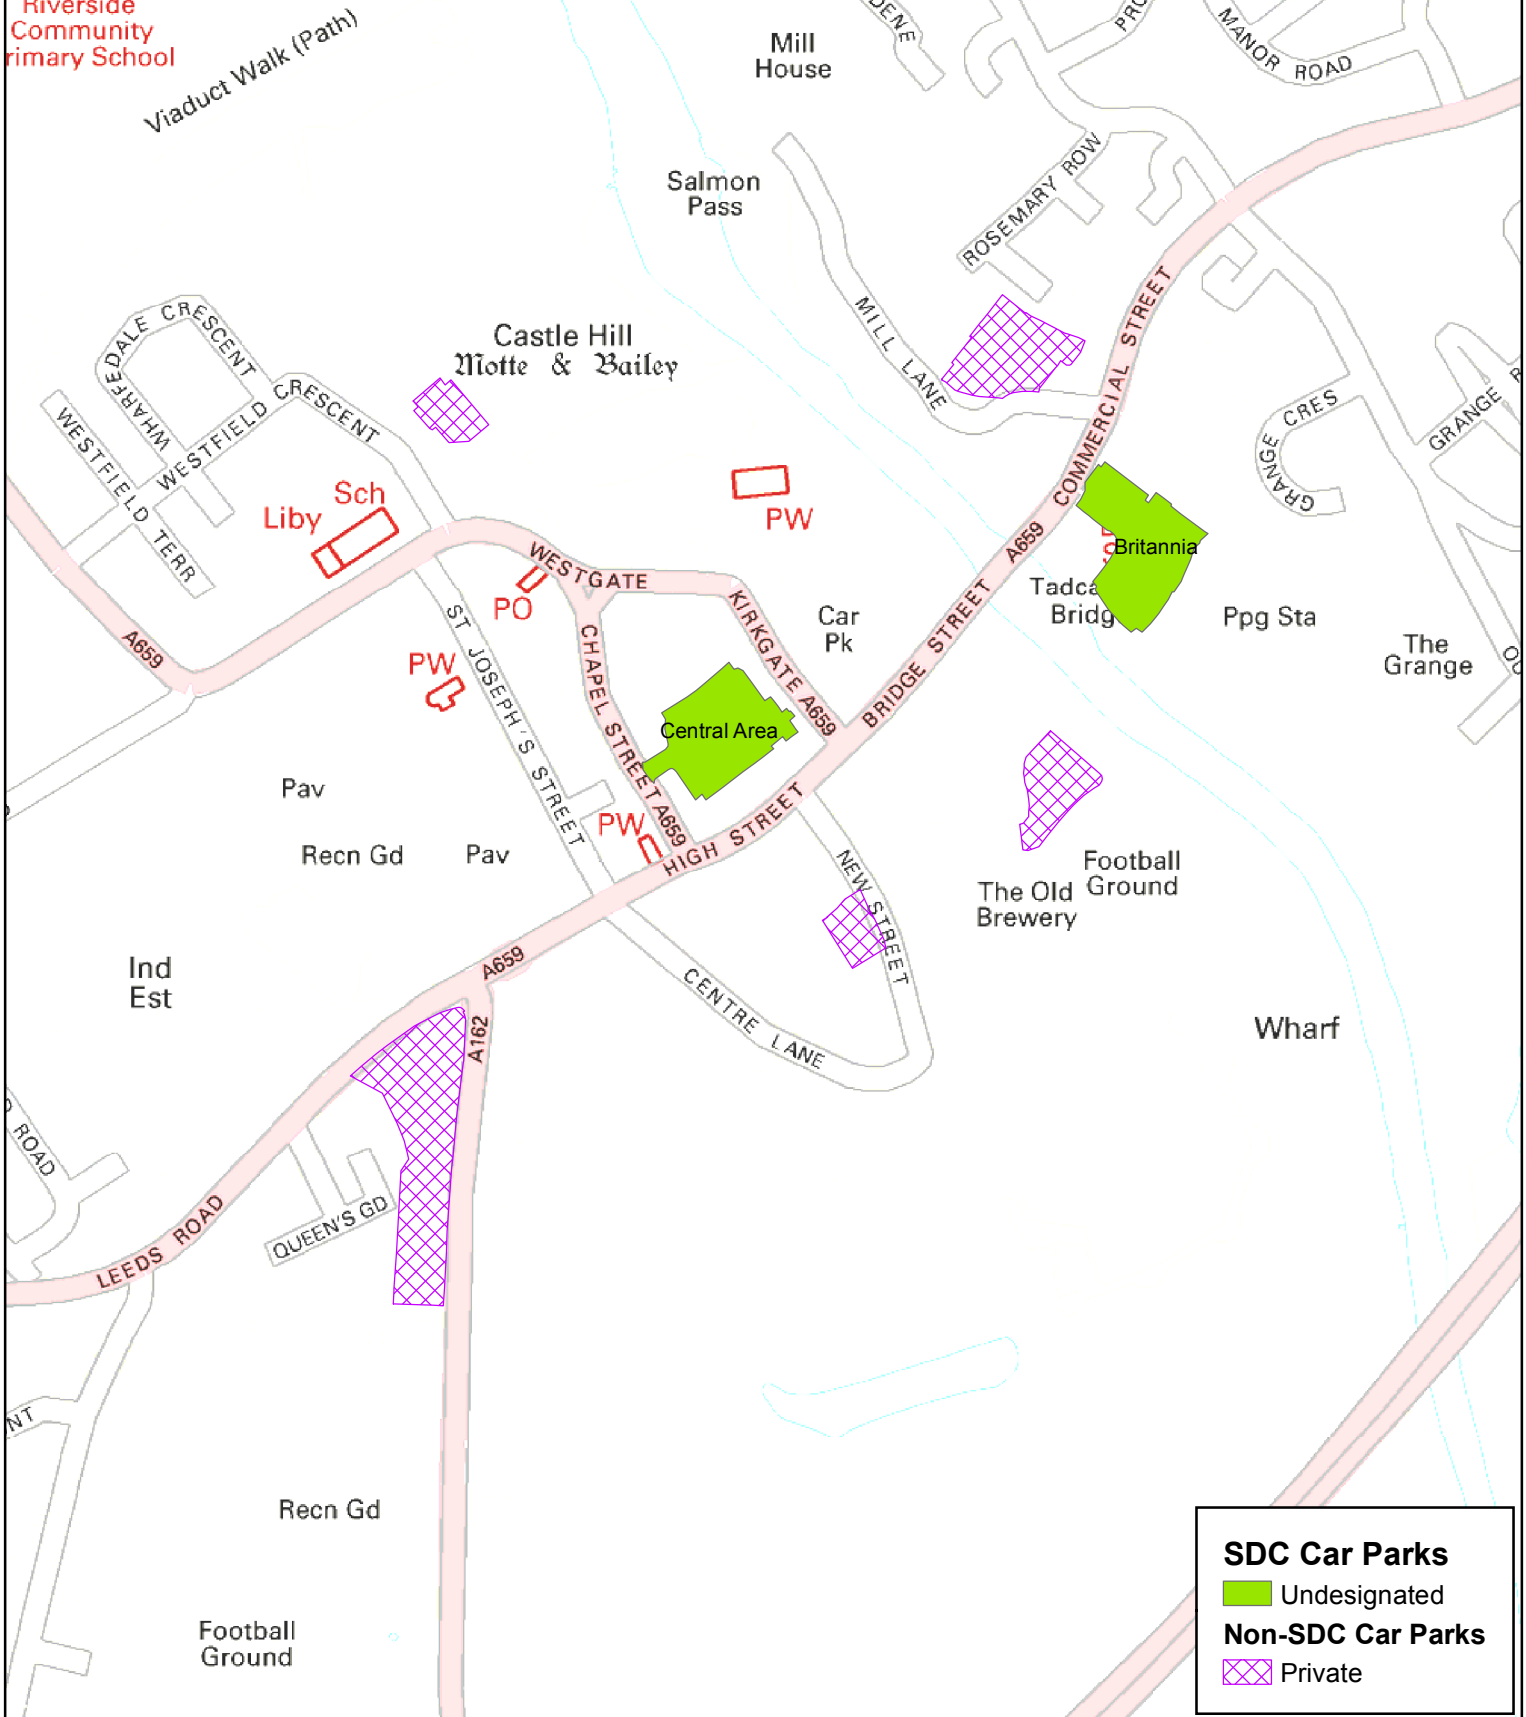

Car Park Provision - Tadcaster Town

Riverside Community Primary School

SDC Car Parks
■ Undesignated

Non-SDC Car Parks
■ Private