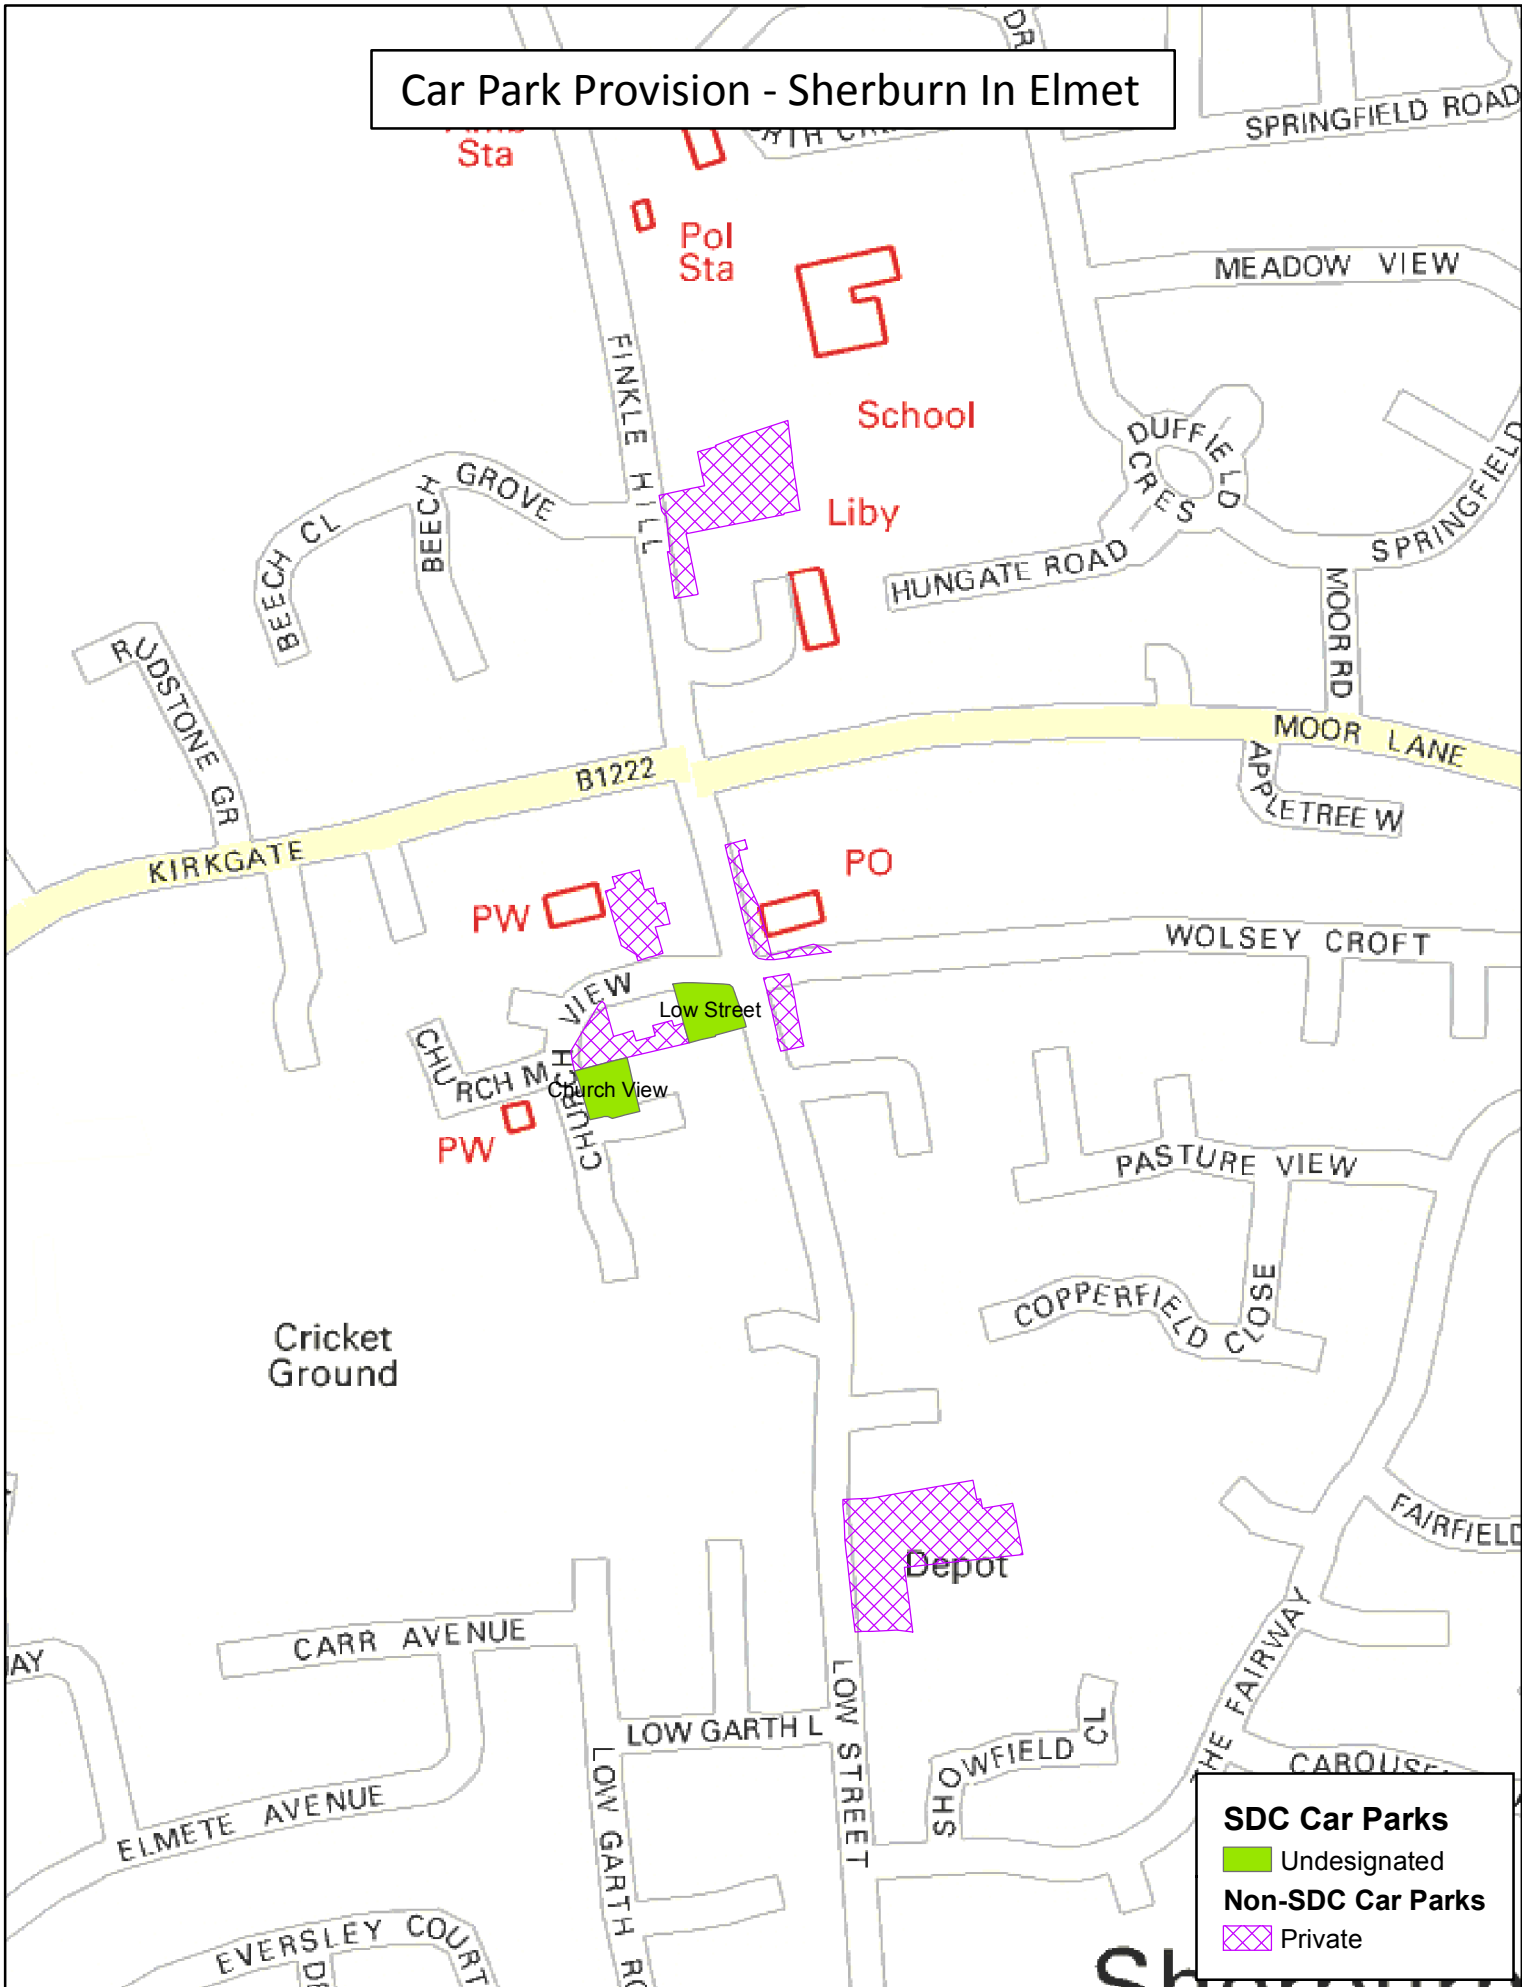

Car Park Provision - Sherburn In Elmet

SDC Car Parks

- Undesignated

Non-SDC Car Parks

- Private